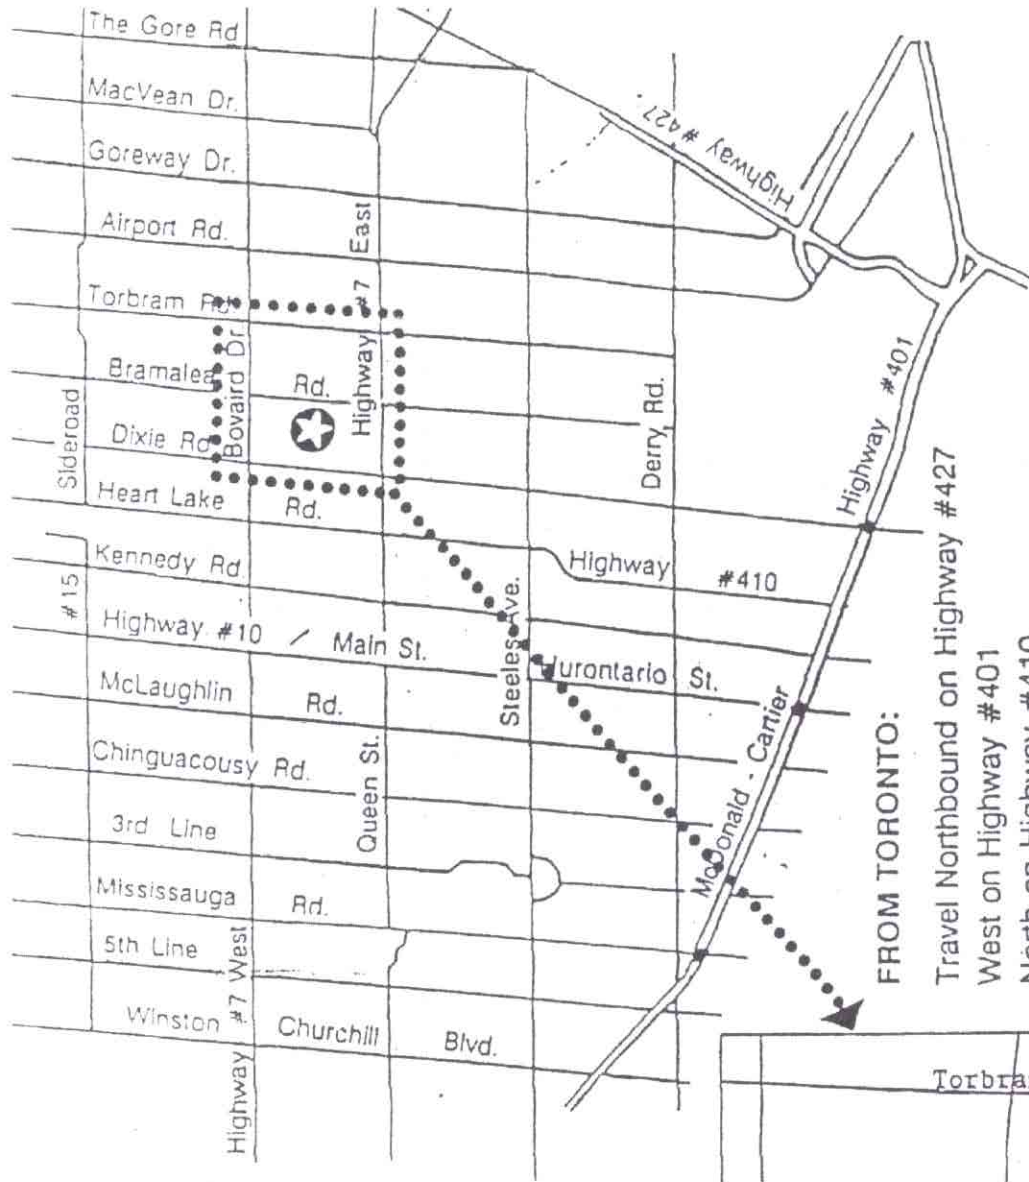

TERRY MILLER
RECREATION CENTRE
1295 WILLIAMS PARKWAY
791-8211

- AUDITORIUM
- LOUNGE
- MEETING ROOM
- GYMNASIUM
- ARENA
- SQUASH COURTS
- FITNESS FACILITY
- SAUNAS

FROM TORONTO:

Travel Northbound on Highway #427
West on Highway #401
North on Highway #410
Exit at Williams Parkway. Travel eastbound.
Terry Miller Recreation Centre is located on
Williams Parkway between Dixie Rd. and Bramalea Rd.

FROM BRAMPTON:

Terry Miller Recreation Centre is connected to the
west side of North Peel Secondary School. Located on the
southwest corner of Williams Parkway and Bramalea Rd.